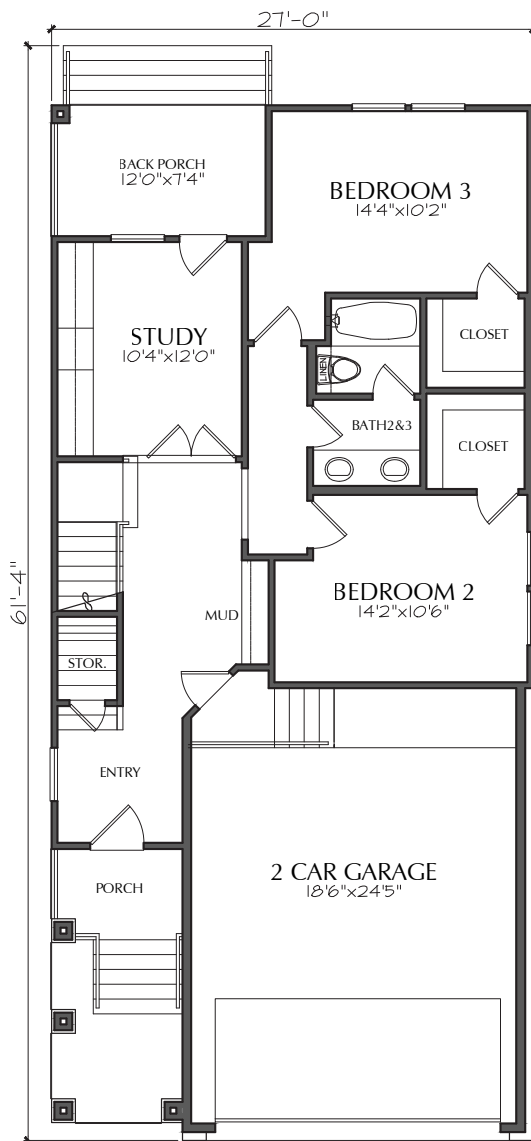

**SULLIVAN
BROTHERS**

B U I L D E R S

BENNET A

BENNET B

BENNET - A AND B

3 BED / 3.5 BATH / GAME ROOM
2,271 BASE SF

FIRST FLOOR

SECOND FLOOR