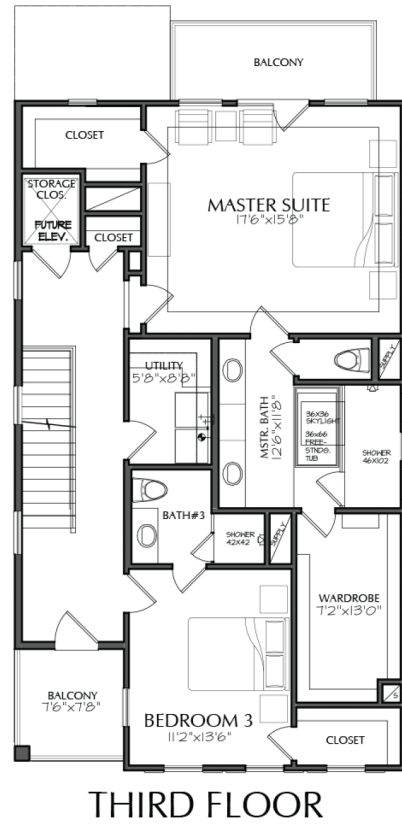

SHELBY

3 BED / 3.5 BATH / 2 CAR GARAGE
2,796 BASE SF

SULLIVAN
BROTHERS

B U I L D E R S

SHELBY A

3 BED / 3.5 BATH / 2 CAR GARAGE
2,796 BASE SF

SHELBY B

3 BED / 3.5 BATH / 2 CAR GARAGE
2,796 BASE SF

SHELBY A

3 BED / 3.5 BATH / 2 CAR GARAGE
2,796 BASE SF

**SULLIVAN
BROTHERS**
BUILDERS

SHELBY B

3 BED / 3.5 BATH / 2 CAR GARAGE
2, 796 BASE SF

**SULLIVAN
BROTHERS**
BUILDERS