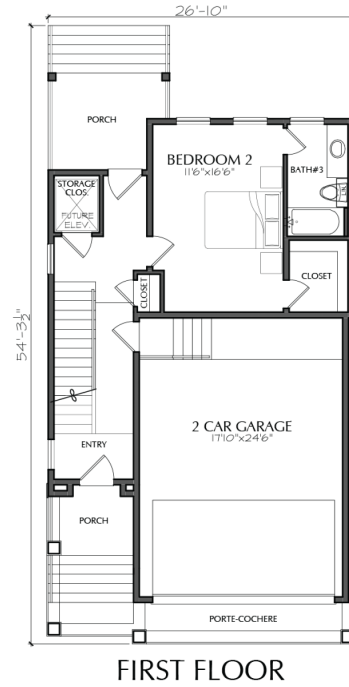

SHELBY

3 BED / 3.5 BATH / 2 CAR GARAGE
2,796 BASE SF

SULLIVAN
BROTHERS

B U I L D E R S

SHELBY A

3 BED / 3.5 BATH / 2 CAR GARAGE
2,796 BASE SF

SHELBY B

3 BED / 3.5 BATH / 2 CAR GARAGE
2,796 BASE SF

SHELBY A

3 BED / 3.5 BATH / 2 CAR GARAGE
2,796 BASE SF

**SULLIVAN
BROTHERS**
BUILDERS

SHELBY B

3 BED / 3.5 BATH / 2 CAR GARAGE
2, 796 BASE SF

**SULLIVAN
BROTHERS**
BUILDERS