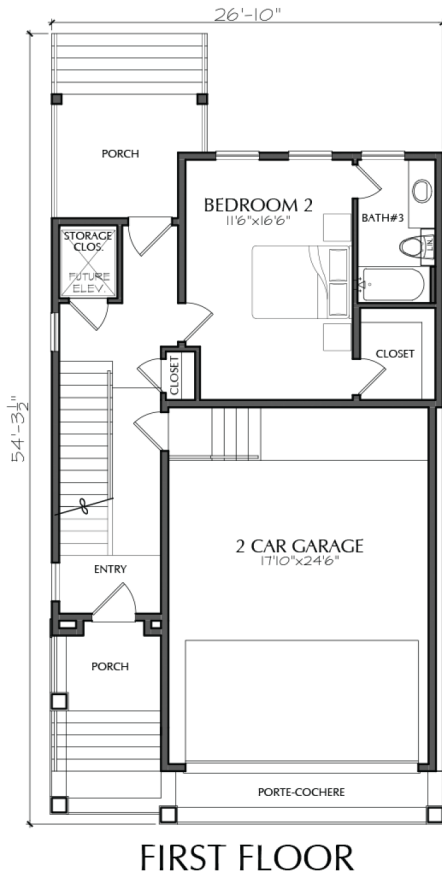

SHELBY

3 BED / 3.5 BATH / 2 CAR GARAGE
2,796 BASE SF

SULLIVAN
BROTHERS

B U I L D E R S

SHELBY A

3 BED / 3.5 BATH / 2 CAR GARAGE
2,796 BASE SF

SHELBY B

3 BED / 3.5 BATH / 2 CAR GARAGE
2,796 BASE SF

SHELBY A

3 BED / 3.5 BATH / 2 CAR GARAGE
2,796 BASE SF

**SULLIVAN
BROTHERS**
BUILDERS

SHELBY B

3 BED / 3.5 BATH / 2 CAR GARAGE
2, 796 BASE SF

**SULLIVAN
BROTHERS**
BUILDERS