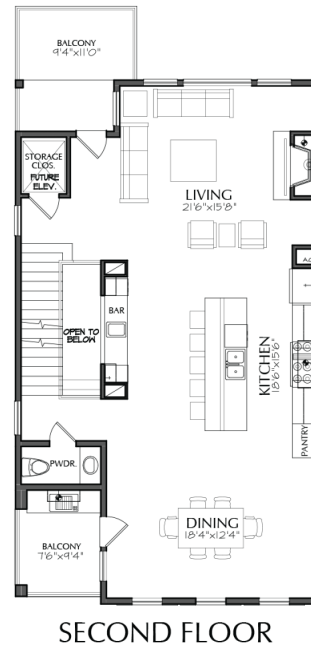

SHELBY

3 BED / 3.5 BATH / 2 CAR GARAGE
2,796 BASE SF

SULLIVAN
BROTHERS

B U I L D E R S

SHELBY A

3 BED / 3.5 BATH / 2 CAR GARAGE
2,796 BASE SF

SHELBY B

3 BED / 3.5 BATH / 2 CAR GARAGE
2,796 BASE SF

SHELBY A

3 BED / 3.5 BATH / 2 CAR GARAGE
2,796 BASE SF

**SULLIVAN
BROTHERS**
BUILDERS

SHELBY B

3 BED / 3.5 BATH / 2 CAR GARAGE
2, 796 BASE SF

**SULLIVAN
BROTHERS**
BUILDERS