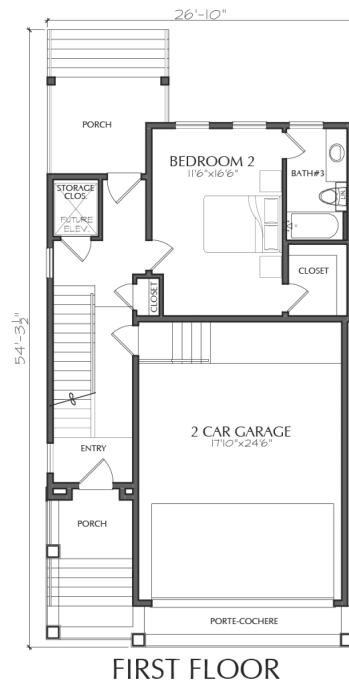

SHELBY

3 BED / 3.5 BATH / 2 CAR GARAGE
2,796 BASE SF

SULLIVAN
BROTHERS

B U I L D E R S

SHELBY A

3 BED / 3.5 BATH / 2 CAR GARAGE
2,796 BASE SF

SHELBY B

3 BED / 3.5 BATH / 2 CAR GARAGE
2,796 BASE SF

SHELBY A

3 BED / 3.5 BATH / 2 CAR GARAGE
2,796 BASE SF

**SULLIVAN
BROTHERS**
BUILDERS

SHELBY B

3 BED / 3.5 BATH / 2 CAR GARAGE
2, 796 BASE SF

**SULLIVAN
BROTHERS**
BUILDERS