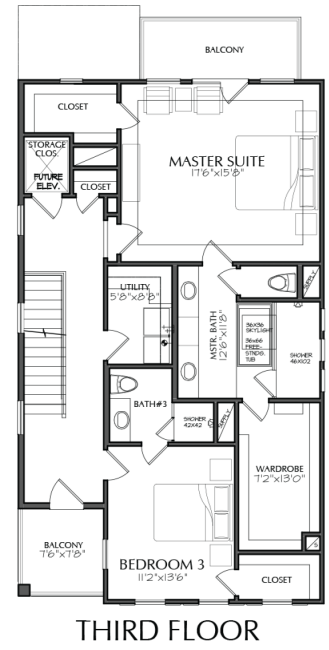

SHELBY

3 BED / 3.5 BATH / 2 CAR GARAGE
2,796 BASE SF

SULLIVAN
BROTHERS

B U I L D E R S

SHELBY A

3 BED / 3.5 BATH / 2 CAR GARAGE
2,796 BASE SF

SHELBY B

3 BED / 3.5 BATH / 2 CAR GARAGE
2,796 BASE SF

SHELBY A

3 BED / 3.5 BATH / 2 CAR GARAGE
2,796 BASE SF

**SULLIVAN
BROTHERS**
BUILDERS

SHELBY B

3 BED / 3.5 BATH / 2 CAR GARAGE
2, 796 BASE SF

**SULLIVAN
BROTHERS**
BUILDERS