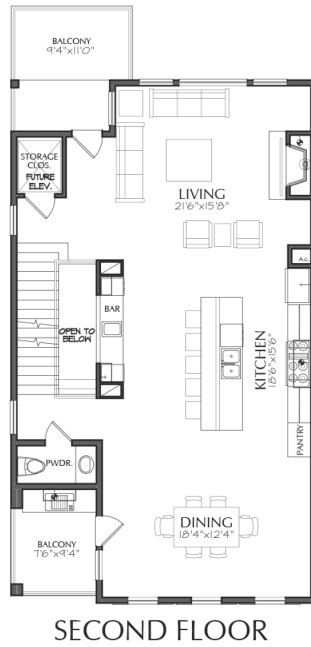

SHELBY

3 BED / 3.5 BATH / 2 CAR GARAGE
2,796 BASE SF

SULLIVAN
BROTHERS

B U I L D E R S

SHELBY A

3 BED / 3.5 BATH / 2 CAR GARAGE
2,796 BASE SF

SHELBY B

3 BED / 3.5 BATH / 2 CAR GARAGE
2,796 BASE SF

SHELBY A

3 BED / 3.5 BATH / 2 CAR GARAGE
2,796 BASE SF

**SULLIVAN
BROTHERS**
BUILDERS

SHELBY B

3 BED / 3.5 BATH / 2 CAR GARAGE
2, 796 BASE SF

**SULLIVAN
BROTHERS**
BUILDERS