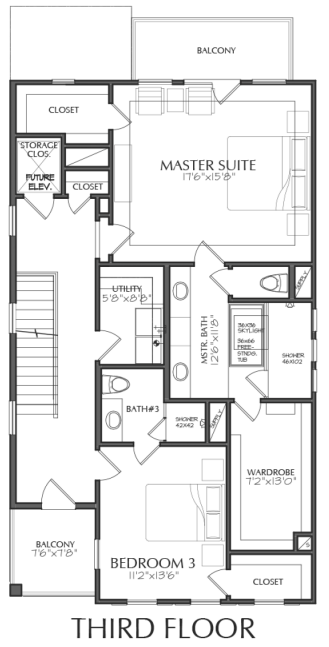

SHELBY

3 BED / 3.5 BATH / 2 CAR GARAGE
2,796 BASE SF

SULLIVAN
BROTHERS

B U I L D E R S

SHELBY A

3 BED / 3.5 BATH / 2 CAR GARAGE
2,796 BASE SF

SHELBY B

3 BED / 3.5 BATH / 2 CAR GARAGE
2,796 BASE SF

SHELBY A

3 BED / 3.5 BATH / 2 CAR GARAGE
2,796 BASE SF

**SULLIVAN
BROTHERS**
BUILDERS

SHELBY B

3 BED / 3.5 BATH / 2 CAR GARAGE
2, 796 BASE SF

**SULLIVAN
BROTHERS**
BUILDERS