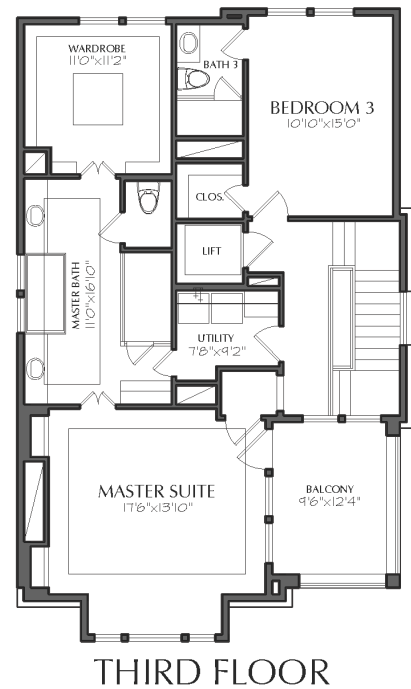

**SULLIVAN
BROTHERS**
BUILDERS