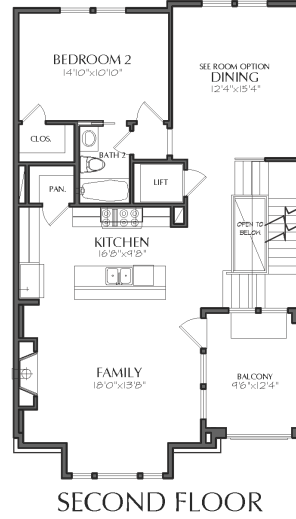

WHITNEY

4 BED / 4 BATH / 2 CAR GARAGE
2,975 BASE SF

SULLIVAN
BROTHERS

B U I L D E R S

WHITNEY A

4 BED / 4 BATH / 2 CAR GARAGE
2,975 BASE SF

WHITNEY B

4 BED / 4 BATH / 2 CAR GARAGE
2,975 BASE SF